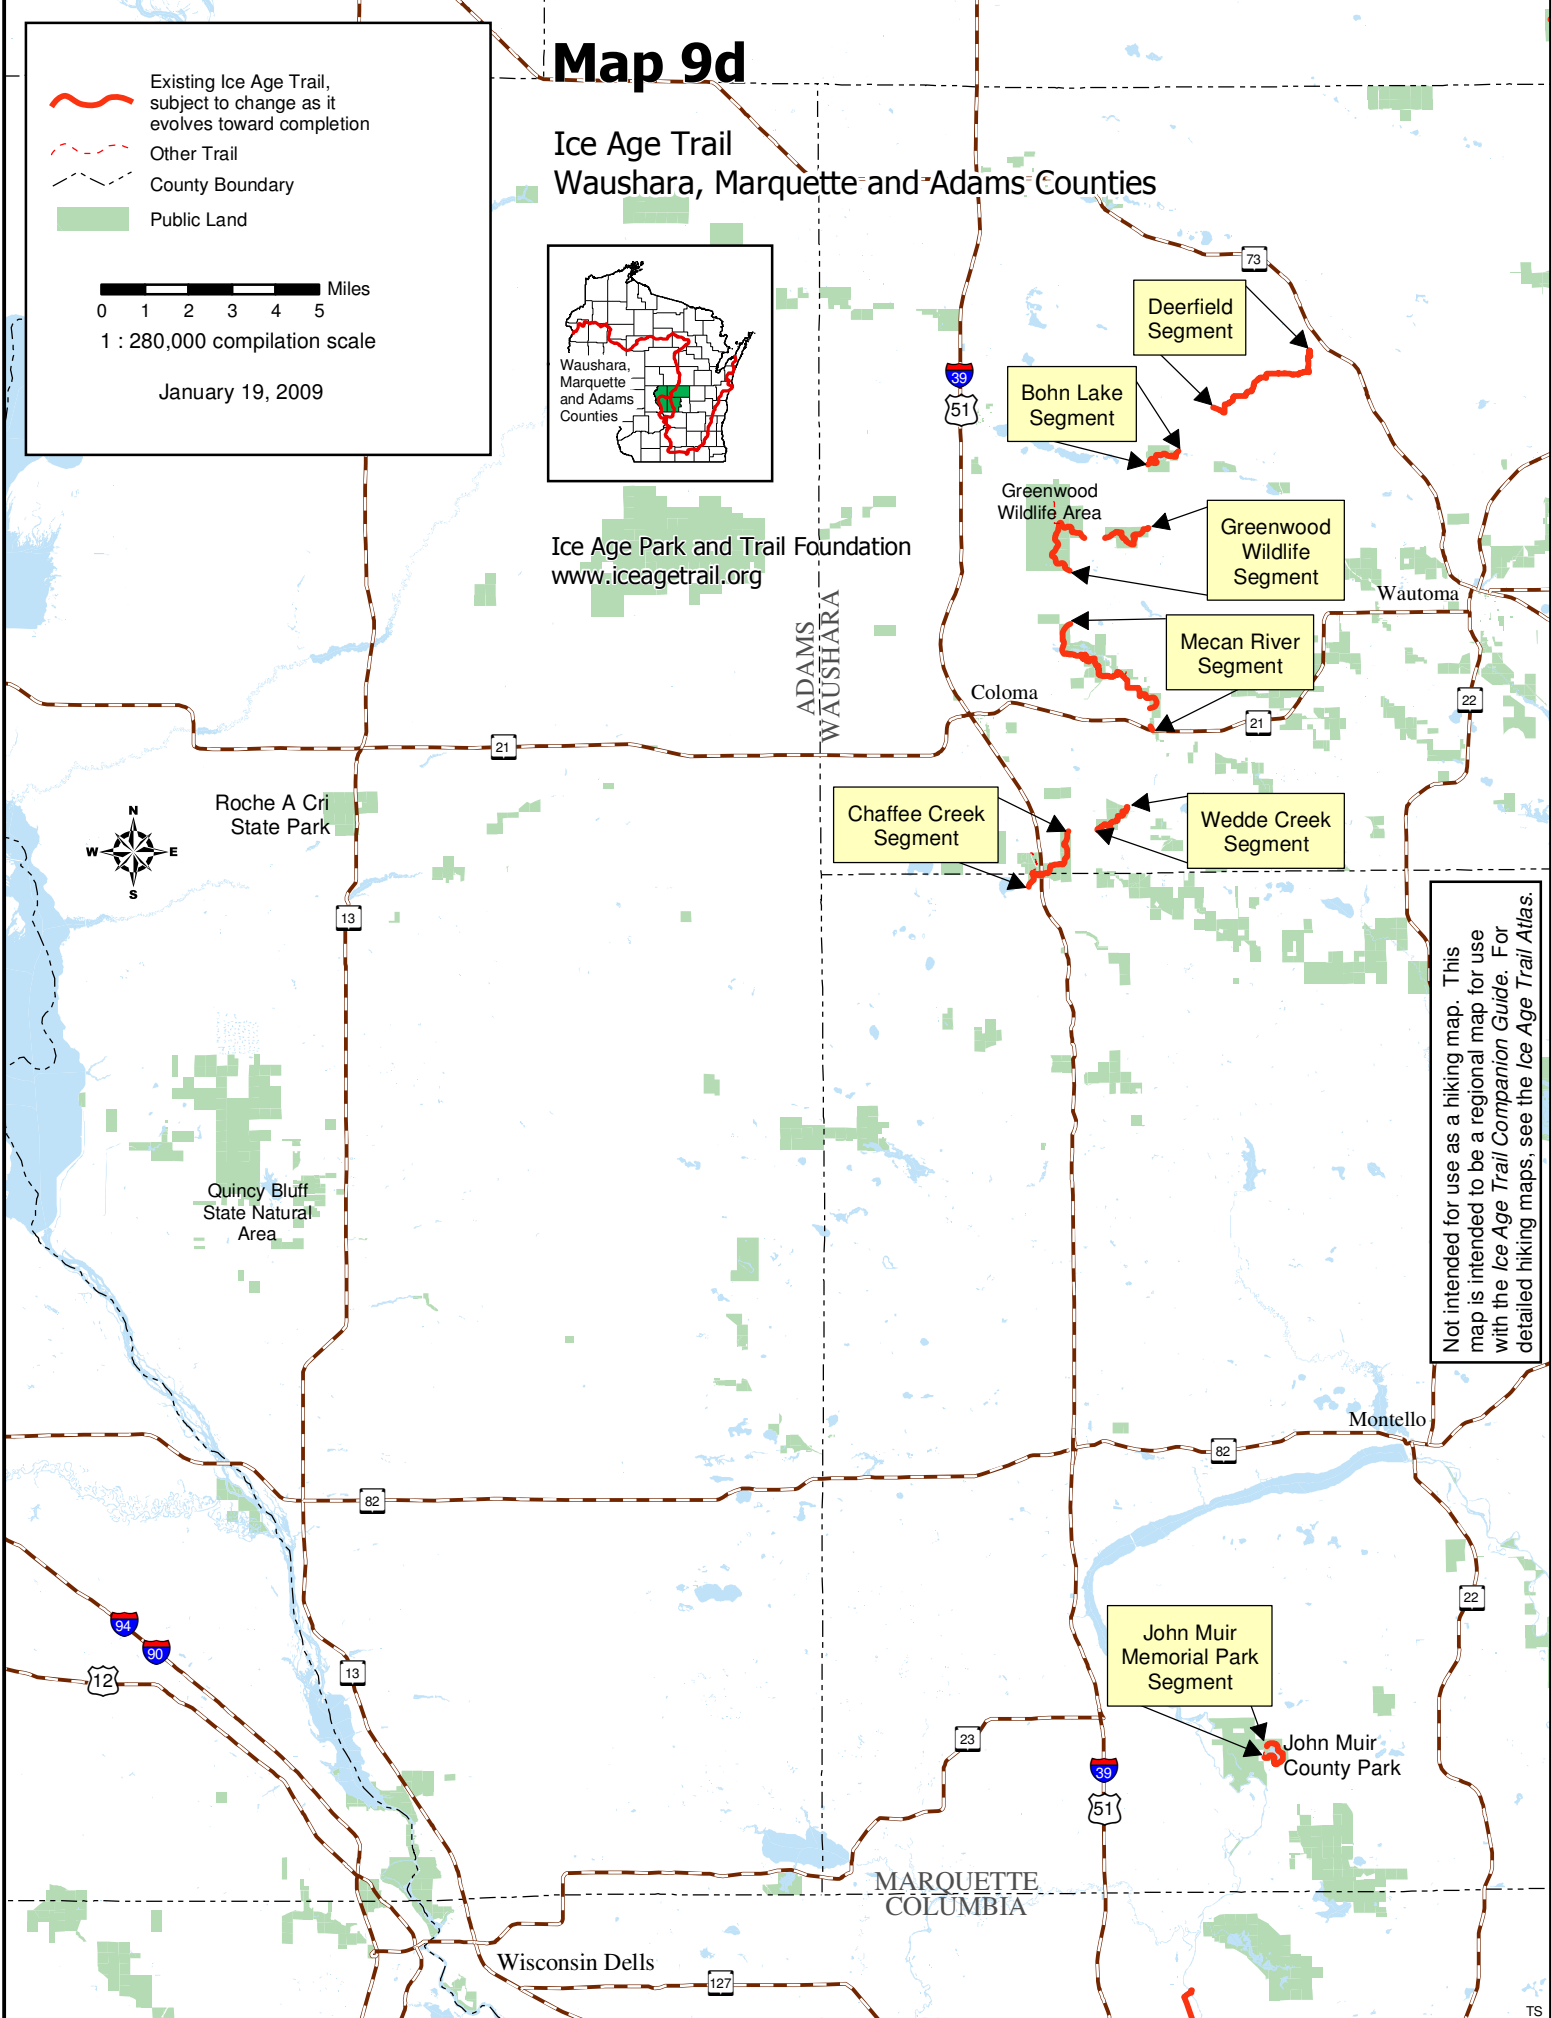

Map 9d

Ice Age Trail Waushara, Marquette and Adams Counties

Ice Age Park and Trail Foundation
www.iceagetrail.org

Existing Ice Age Trail, subject to change as it evolves toward completion

Other Trail

County Boundary

Public Land

0 1 2 3 4 5 Miles

1 : 280,000 compilation scale

January 19, 2009

Not intended for use as a hiking map. This map is intended to be a regional map for use with the Ice Age Trail Companion Guide. For detailed hiking maps, see the Ice Age Trail Atlas.