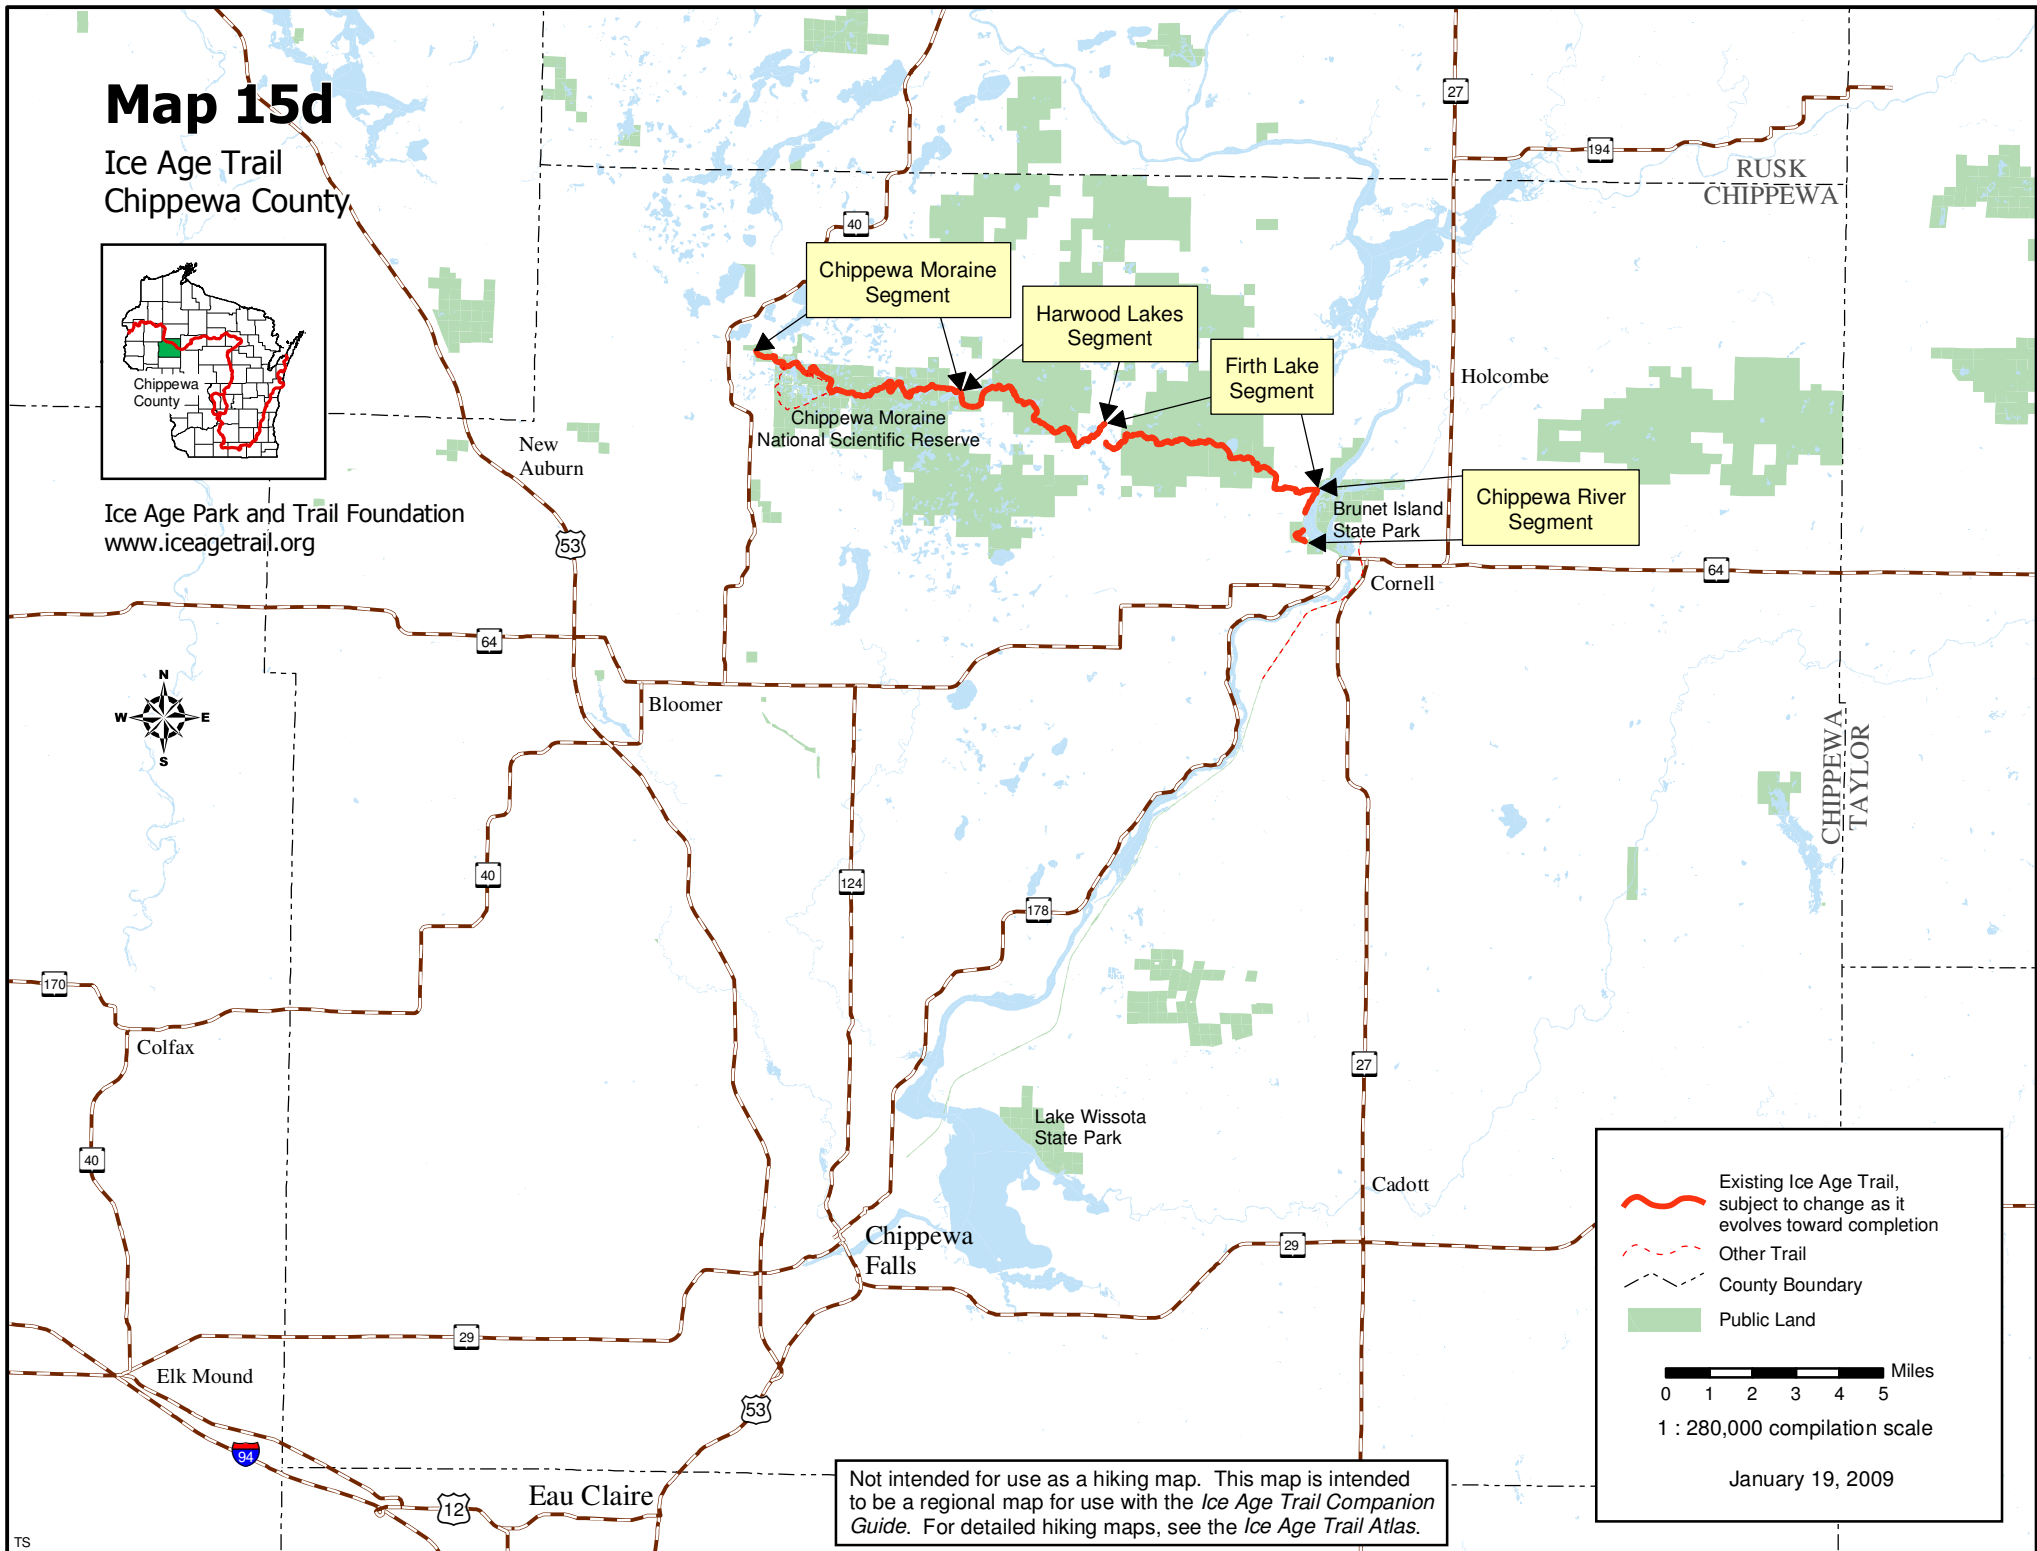

# Map 15d

Ice Age Trail  
Chippewa County

Ice Age Park and Trail Foundation  
[www.iceagetrail.org](http://www.iceagetrail.org)

Existing Ice Age Trail, subject to change as it evolves toward completion

Other Trail

County Boundary

Public Land

0 1 2 3 4 5 Miles

1 : 280,000 compilation scale

January 19, 2009

Not intended for use as a hiking map. This map is intended to be a regional map for use with the *Ice Age Trail Companion Guide*. For detailed hiking maps, see the *Ice Age Trail Atlas*.