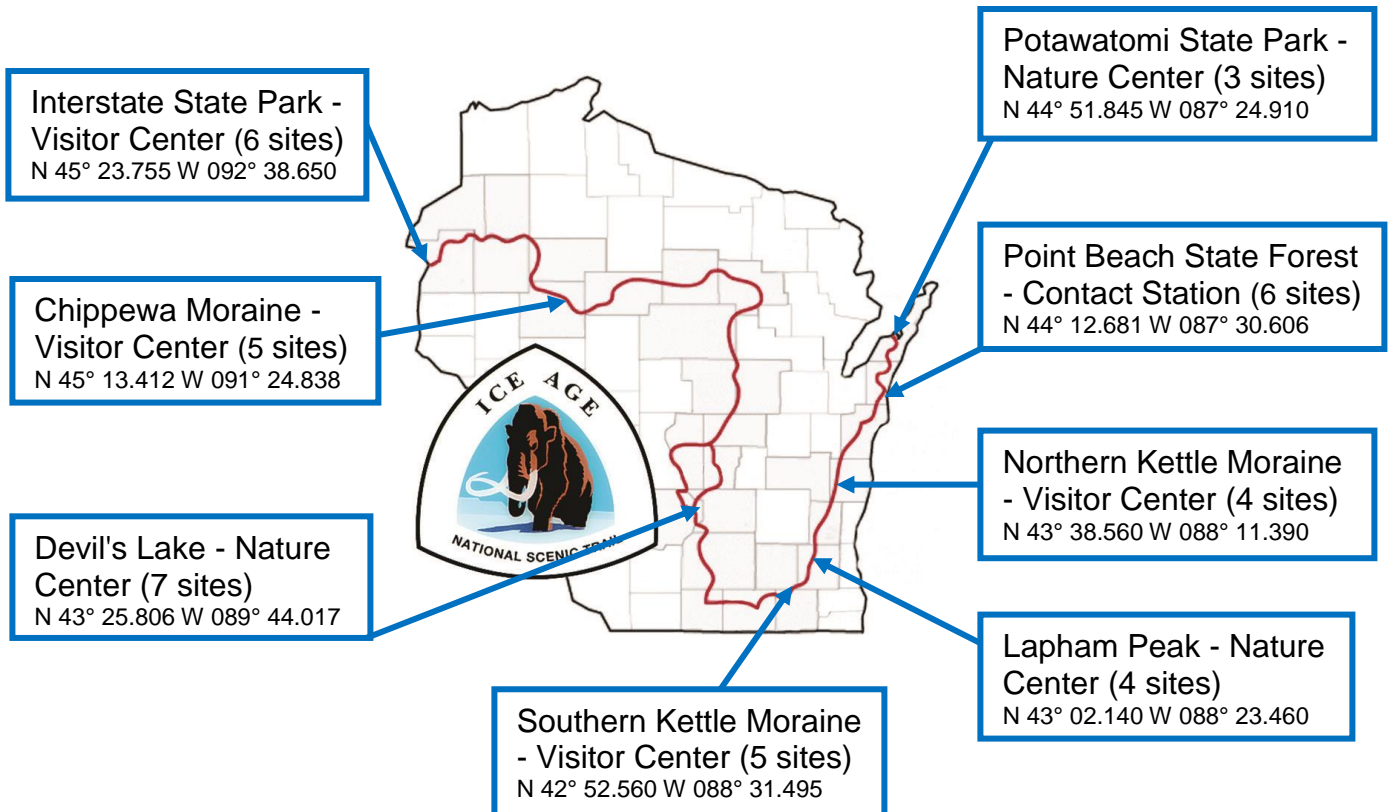

Park Pack Locations