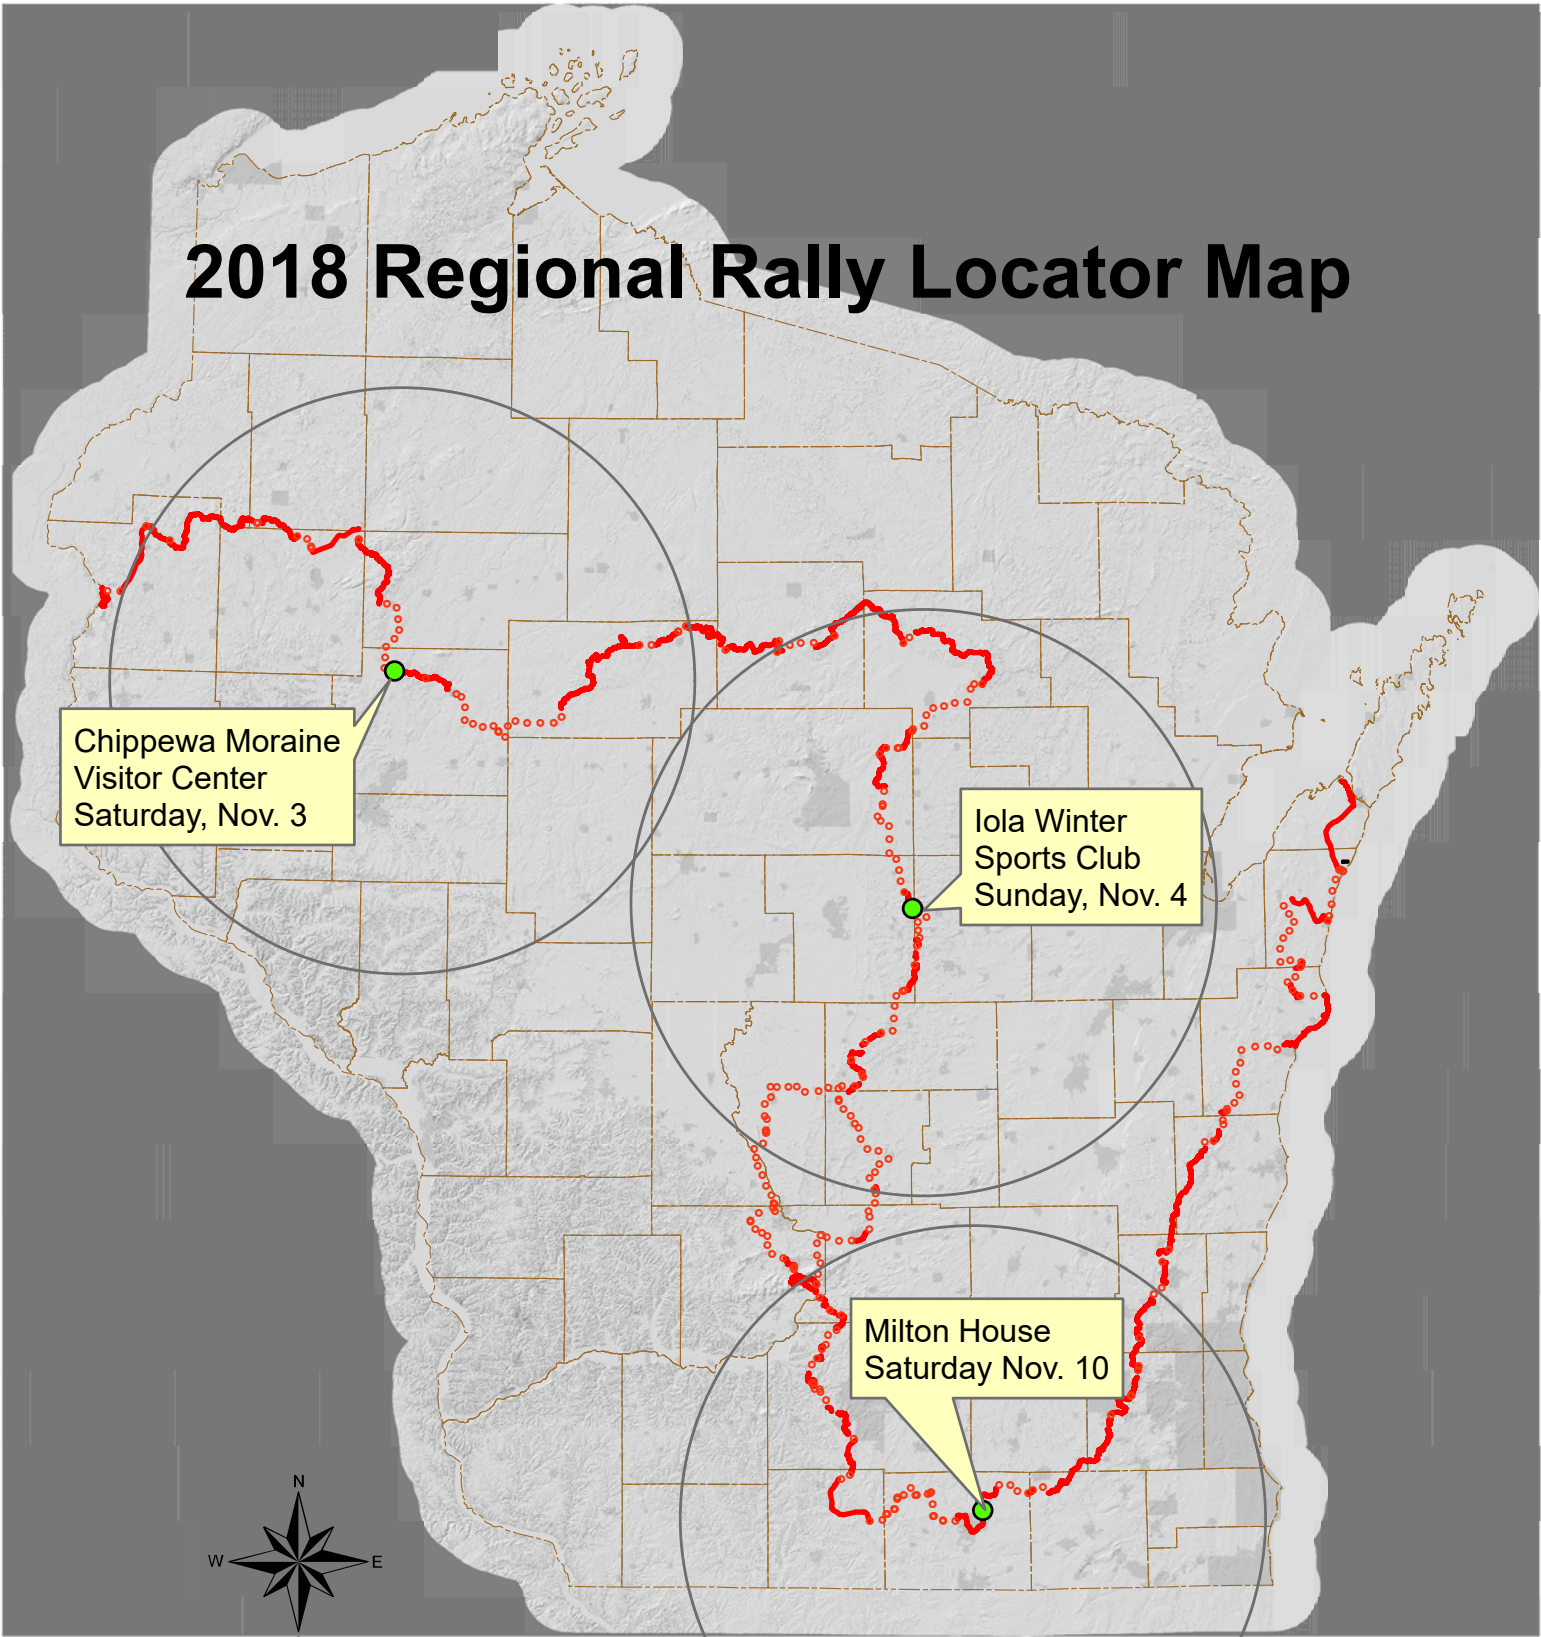

2018 Regional Rally Locator Map

Ice Age Trail

- Existing IAT
- Connecting Route