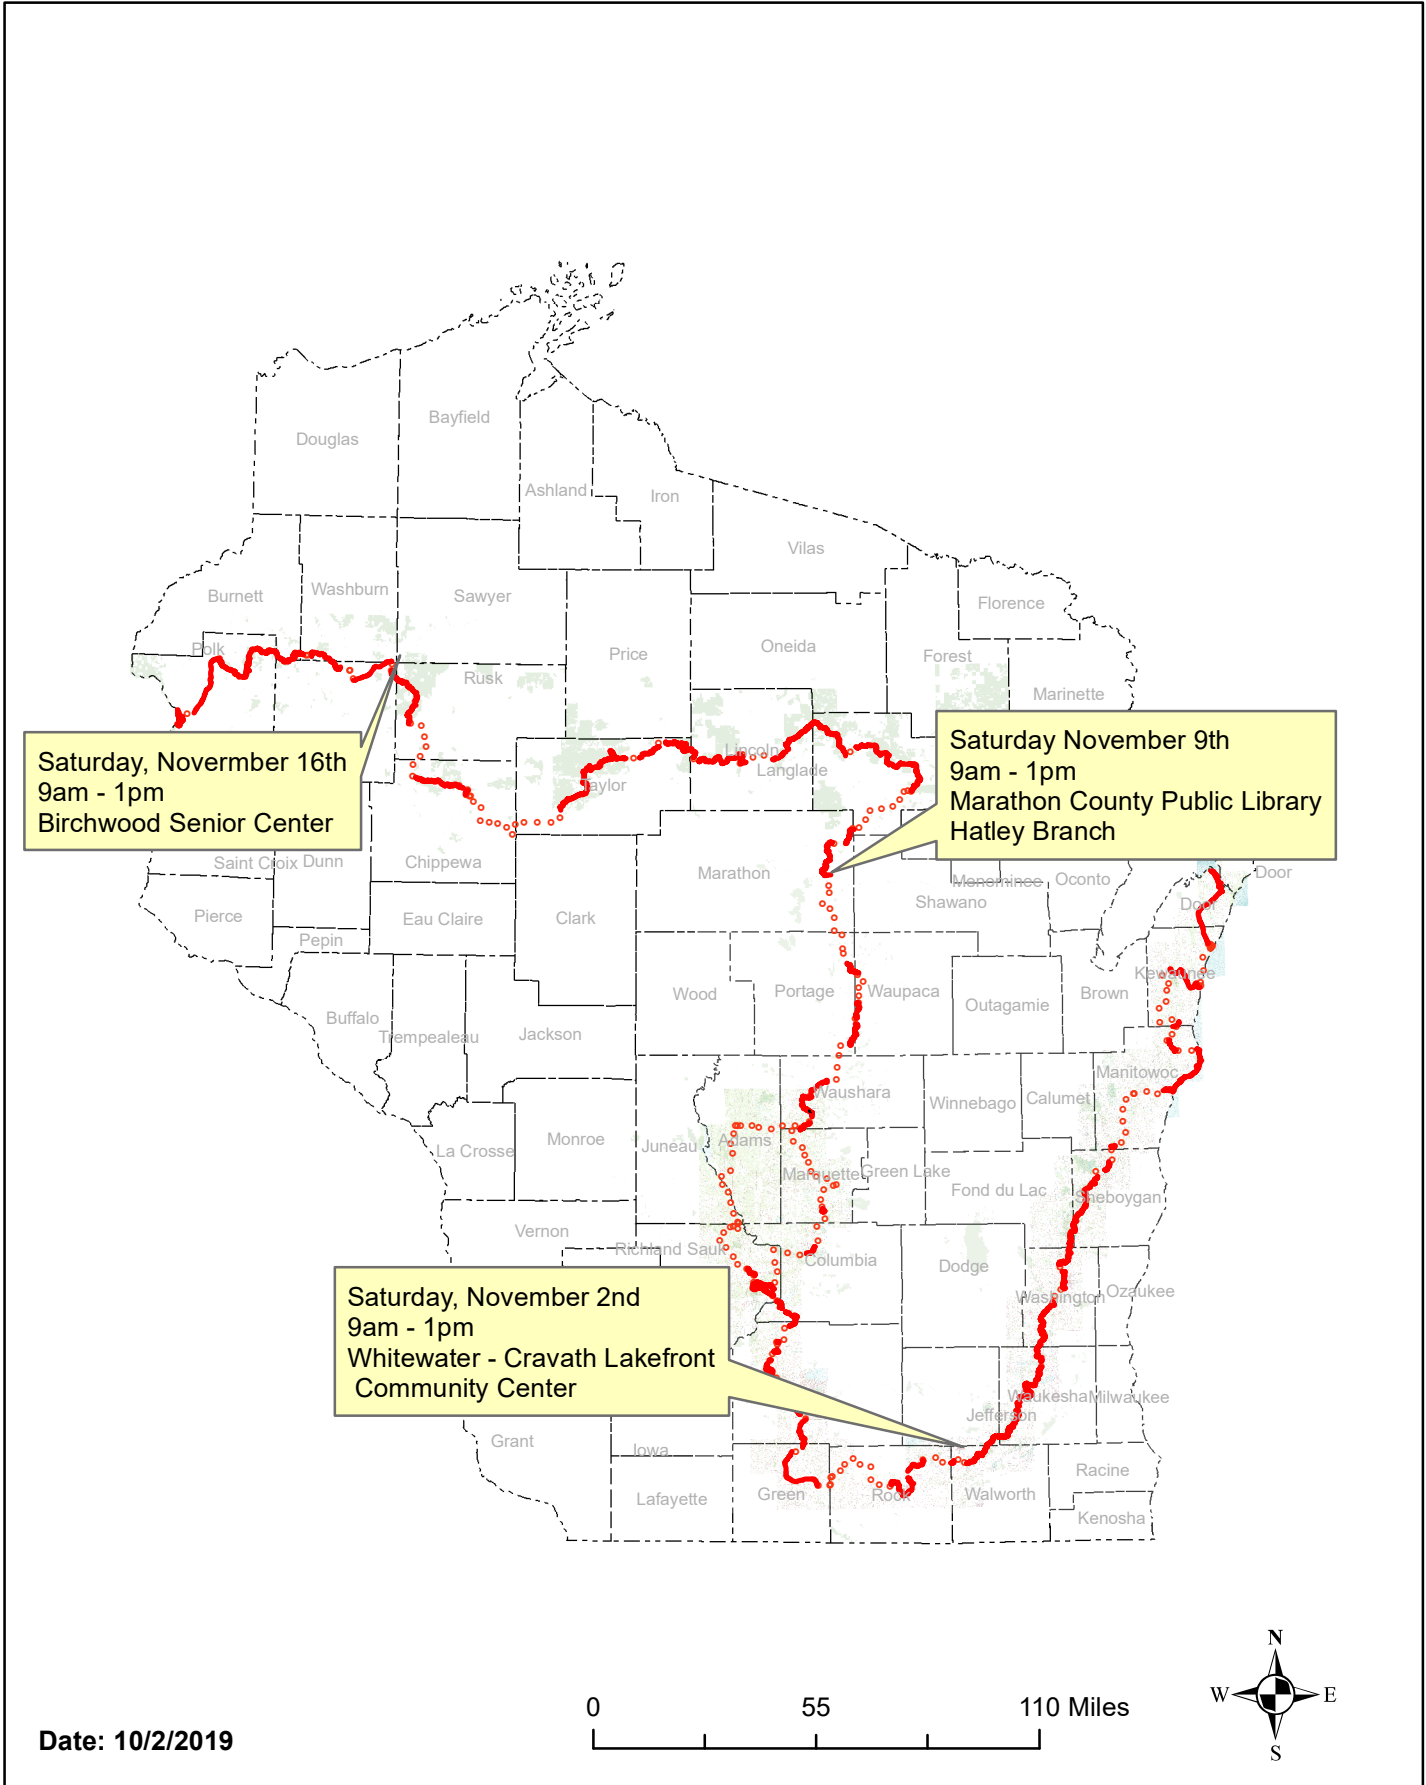

# Ice Age Trail Alliance 2019 Regional Rally Locator Map

Date: 10/2/2019