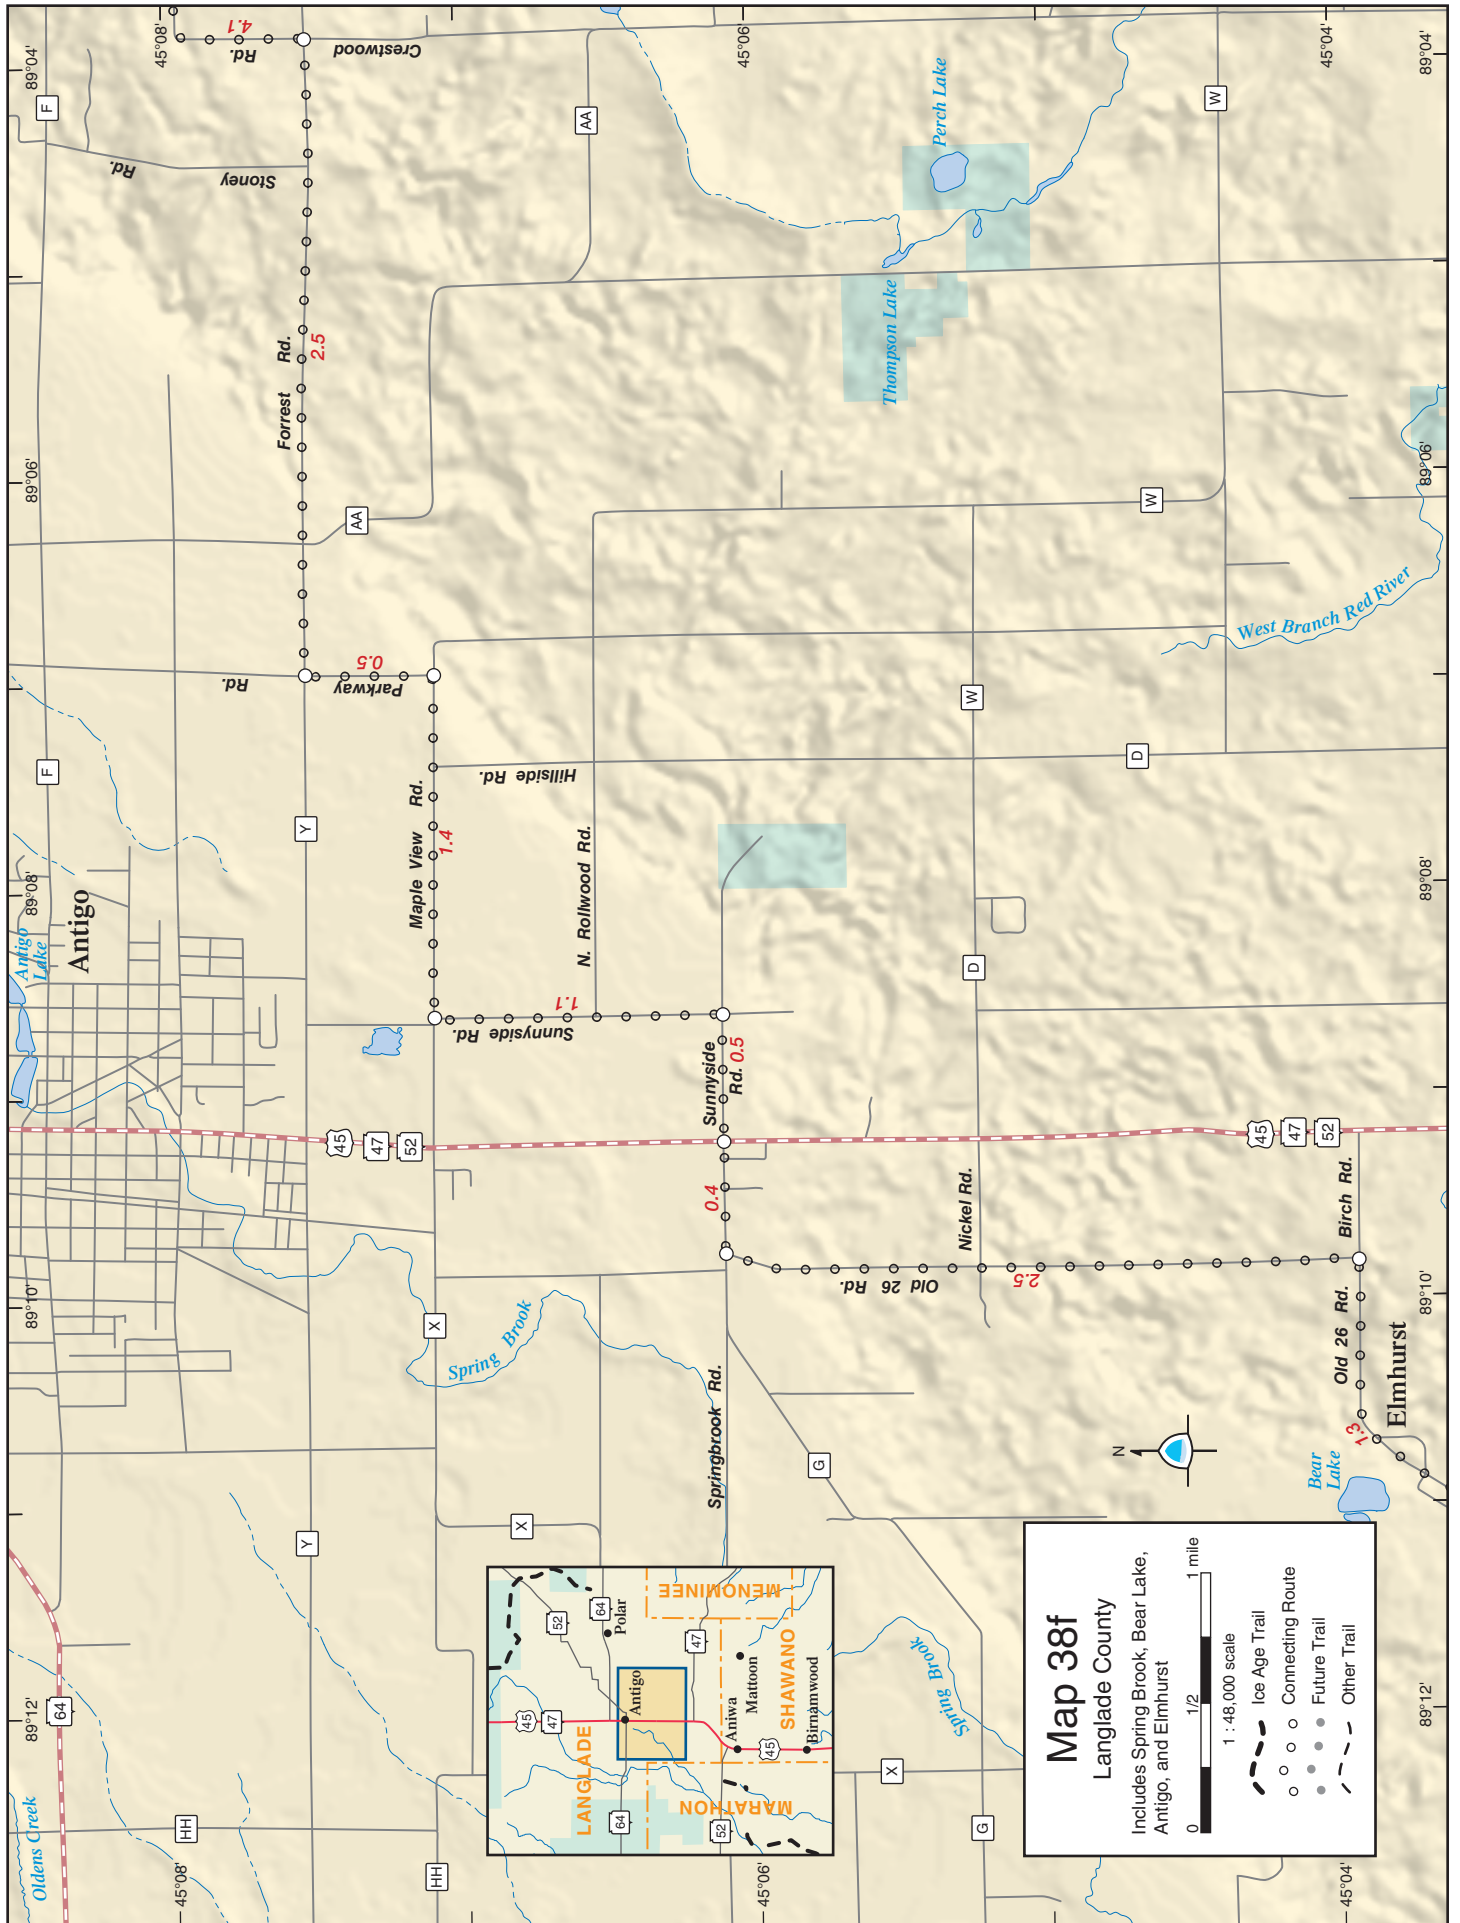

Map 37f
Langlede County

Includes Mueller Lake, Deer, and Rabe creeks, and Polar

1 : 48,000 scale

0 1/2 1 mile

- Ice Age Trail
- Connecting Route
- Future Trail
- Other Trail

Map 39f
 Langlade, Marathon, and Shawano counties
 Includes Eau Claire, and Plover rivers, Bear Lake, Spring Brook, Plover River State Fishery Area, Elmhurst, and Aniwa

1 : 48,000 scale
 0 1/2 1 mile

- Ice Age Trail
- - - Connecting Route
- ○ ○ Future Trail
- ● ● Other Trail

Plover River Segment
 5.9 mi