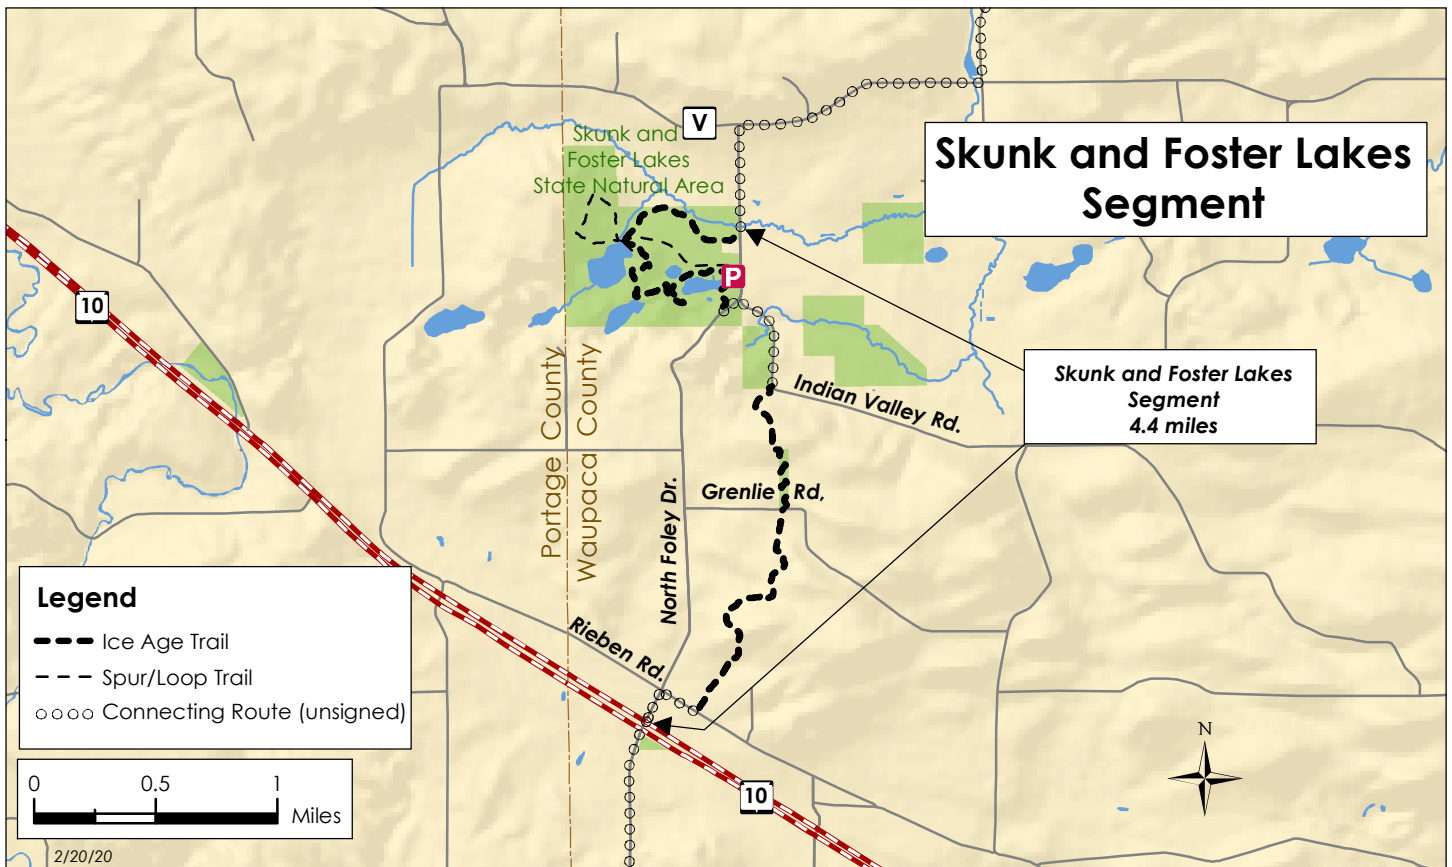

Ice Age National Scenic Trail

Portage & Waupaca Counties

Legend

- Ice Age Trail
- - - Spur/Loop Trail
- o o o o Connecting Route (unsigned)

0 0.5 1 Miles