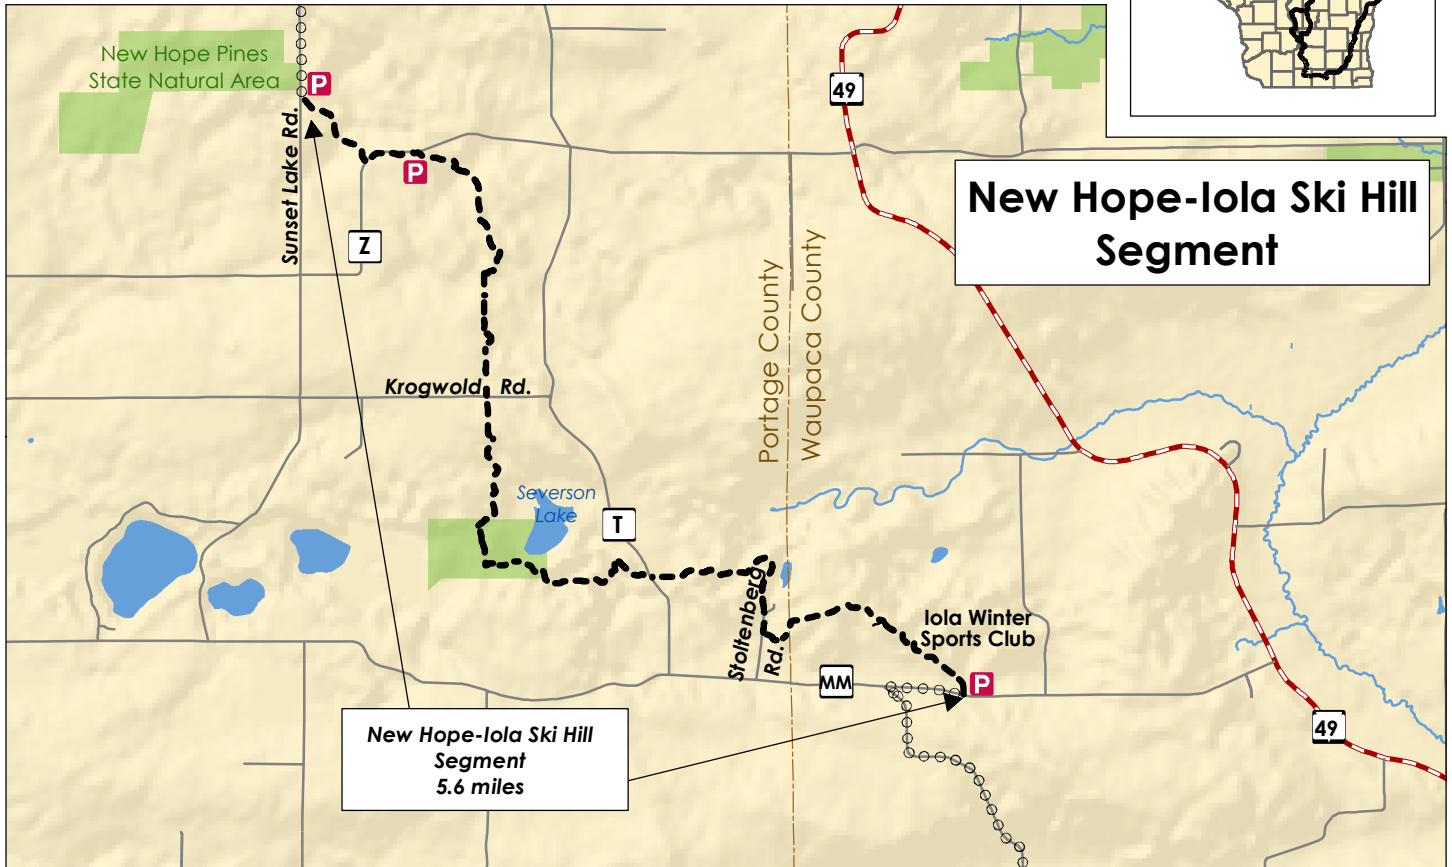

Ice Age National Scenic Trail

Portage & Waupaca Counties

Legend

- Ice Age Trail
- - - Spur/Loop Trail
- o o o o Connecting Route (unsigned)

0 0.5 1 Miles