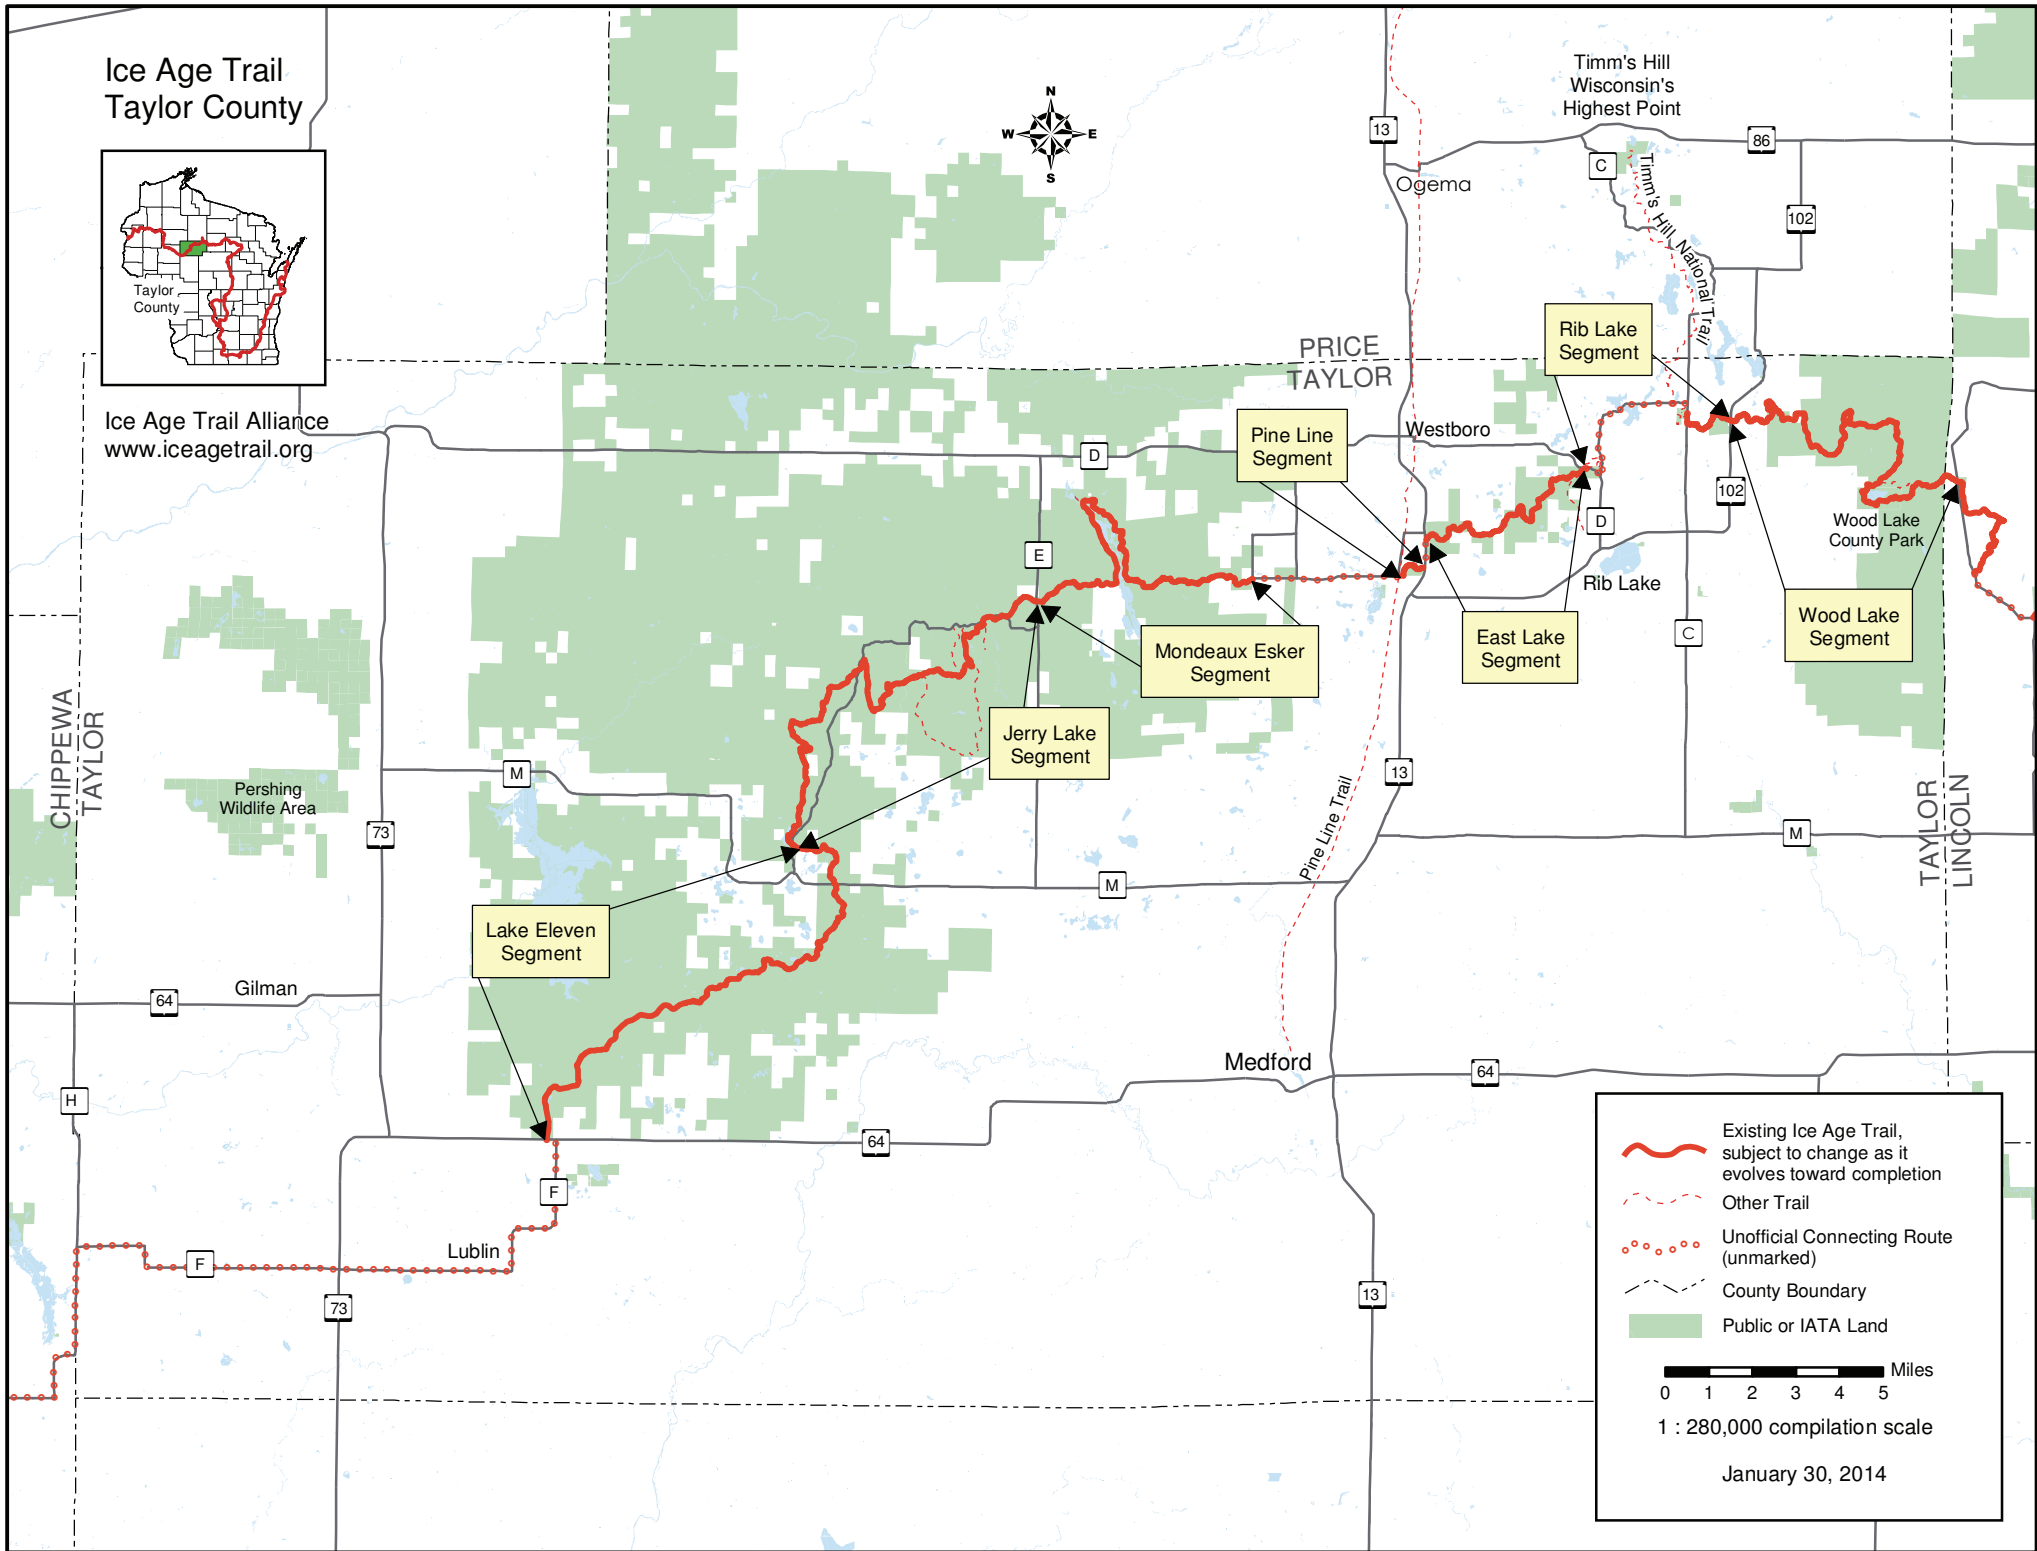

Ice Age Trail Taylor County

Ice Age Trail Alliance
www.iceagetrail.org

- Existing Ice Age Trail, subject to change as it evolves toward completion
- Other Trail
- Unofficial Connecting Route (unmarked)
- County Boundary
- Public or IATA Land

0 1 2 3 4 5 Miles

1 : 280,000 compilation scale

January 30, 2014